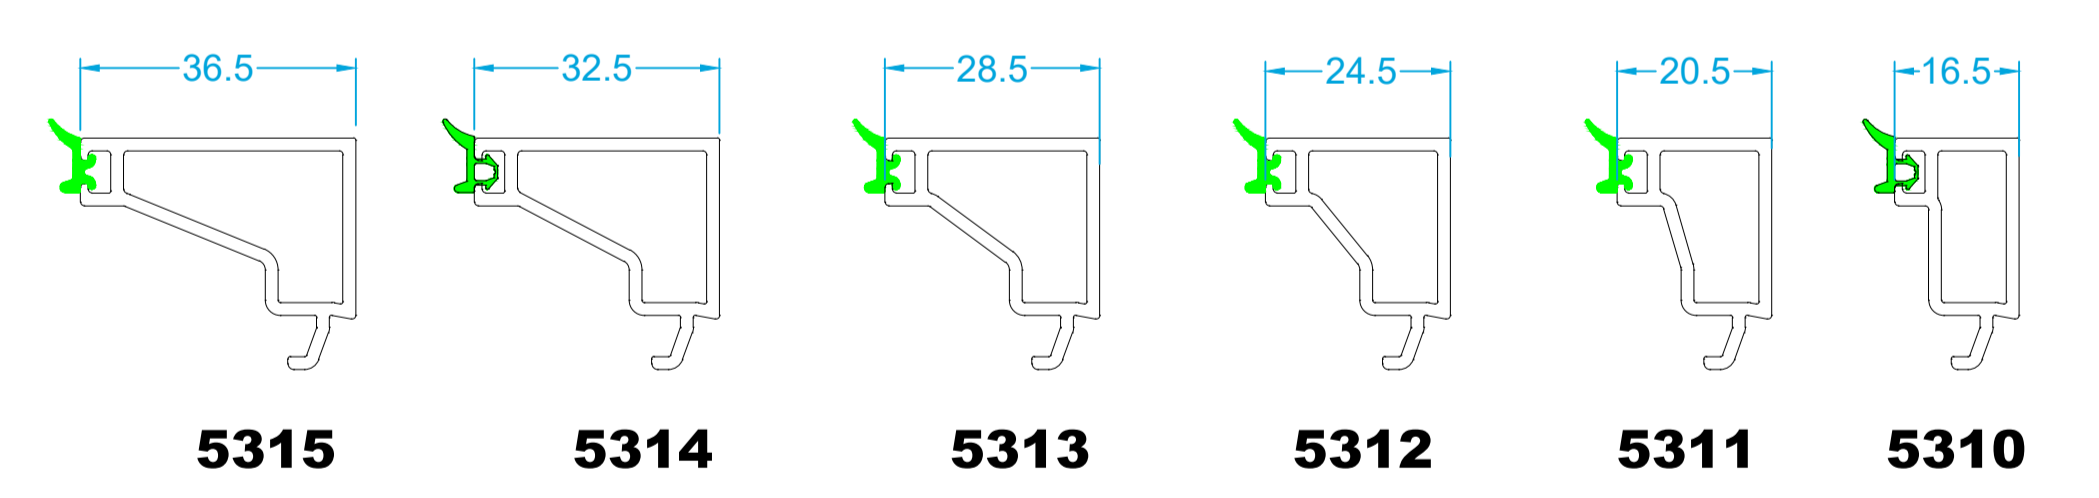

TOP 76 Elegant

Junquillos

Marcos	24-25 mm	28-29 mm	32-33 mm	36-37 mm	40-41 mm	44-45 mm
Hojas	Plana	28-29 mm	32-33 mm	36-37 mm	40-41 mm	44-45 mm
	Thermofibra	36-37 mm	40-41 mm	44-45 mm	48-49 mm	52-53 mm
	Coplanar	40-41 mm	44-45 mm	48-49 mm	52-53 mm	56-57 mm
						60-61 mm