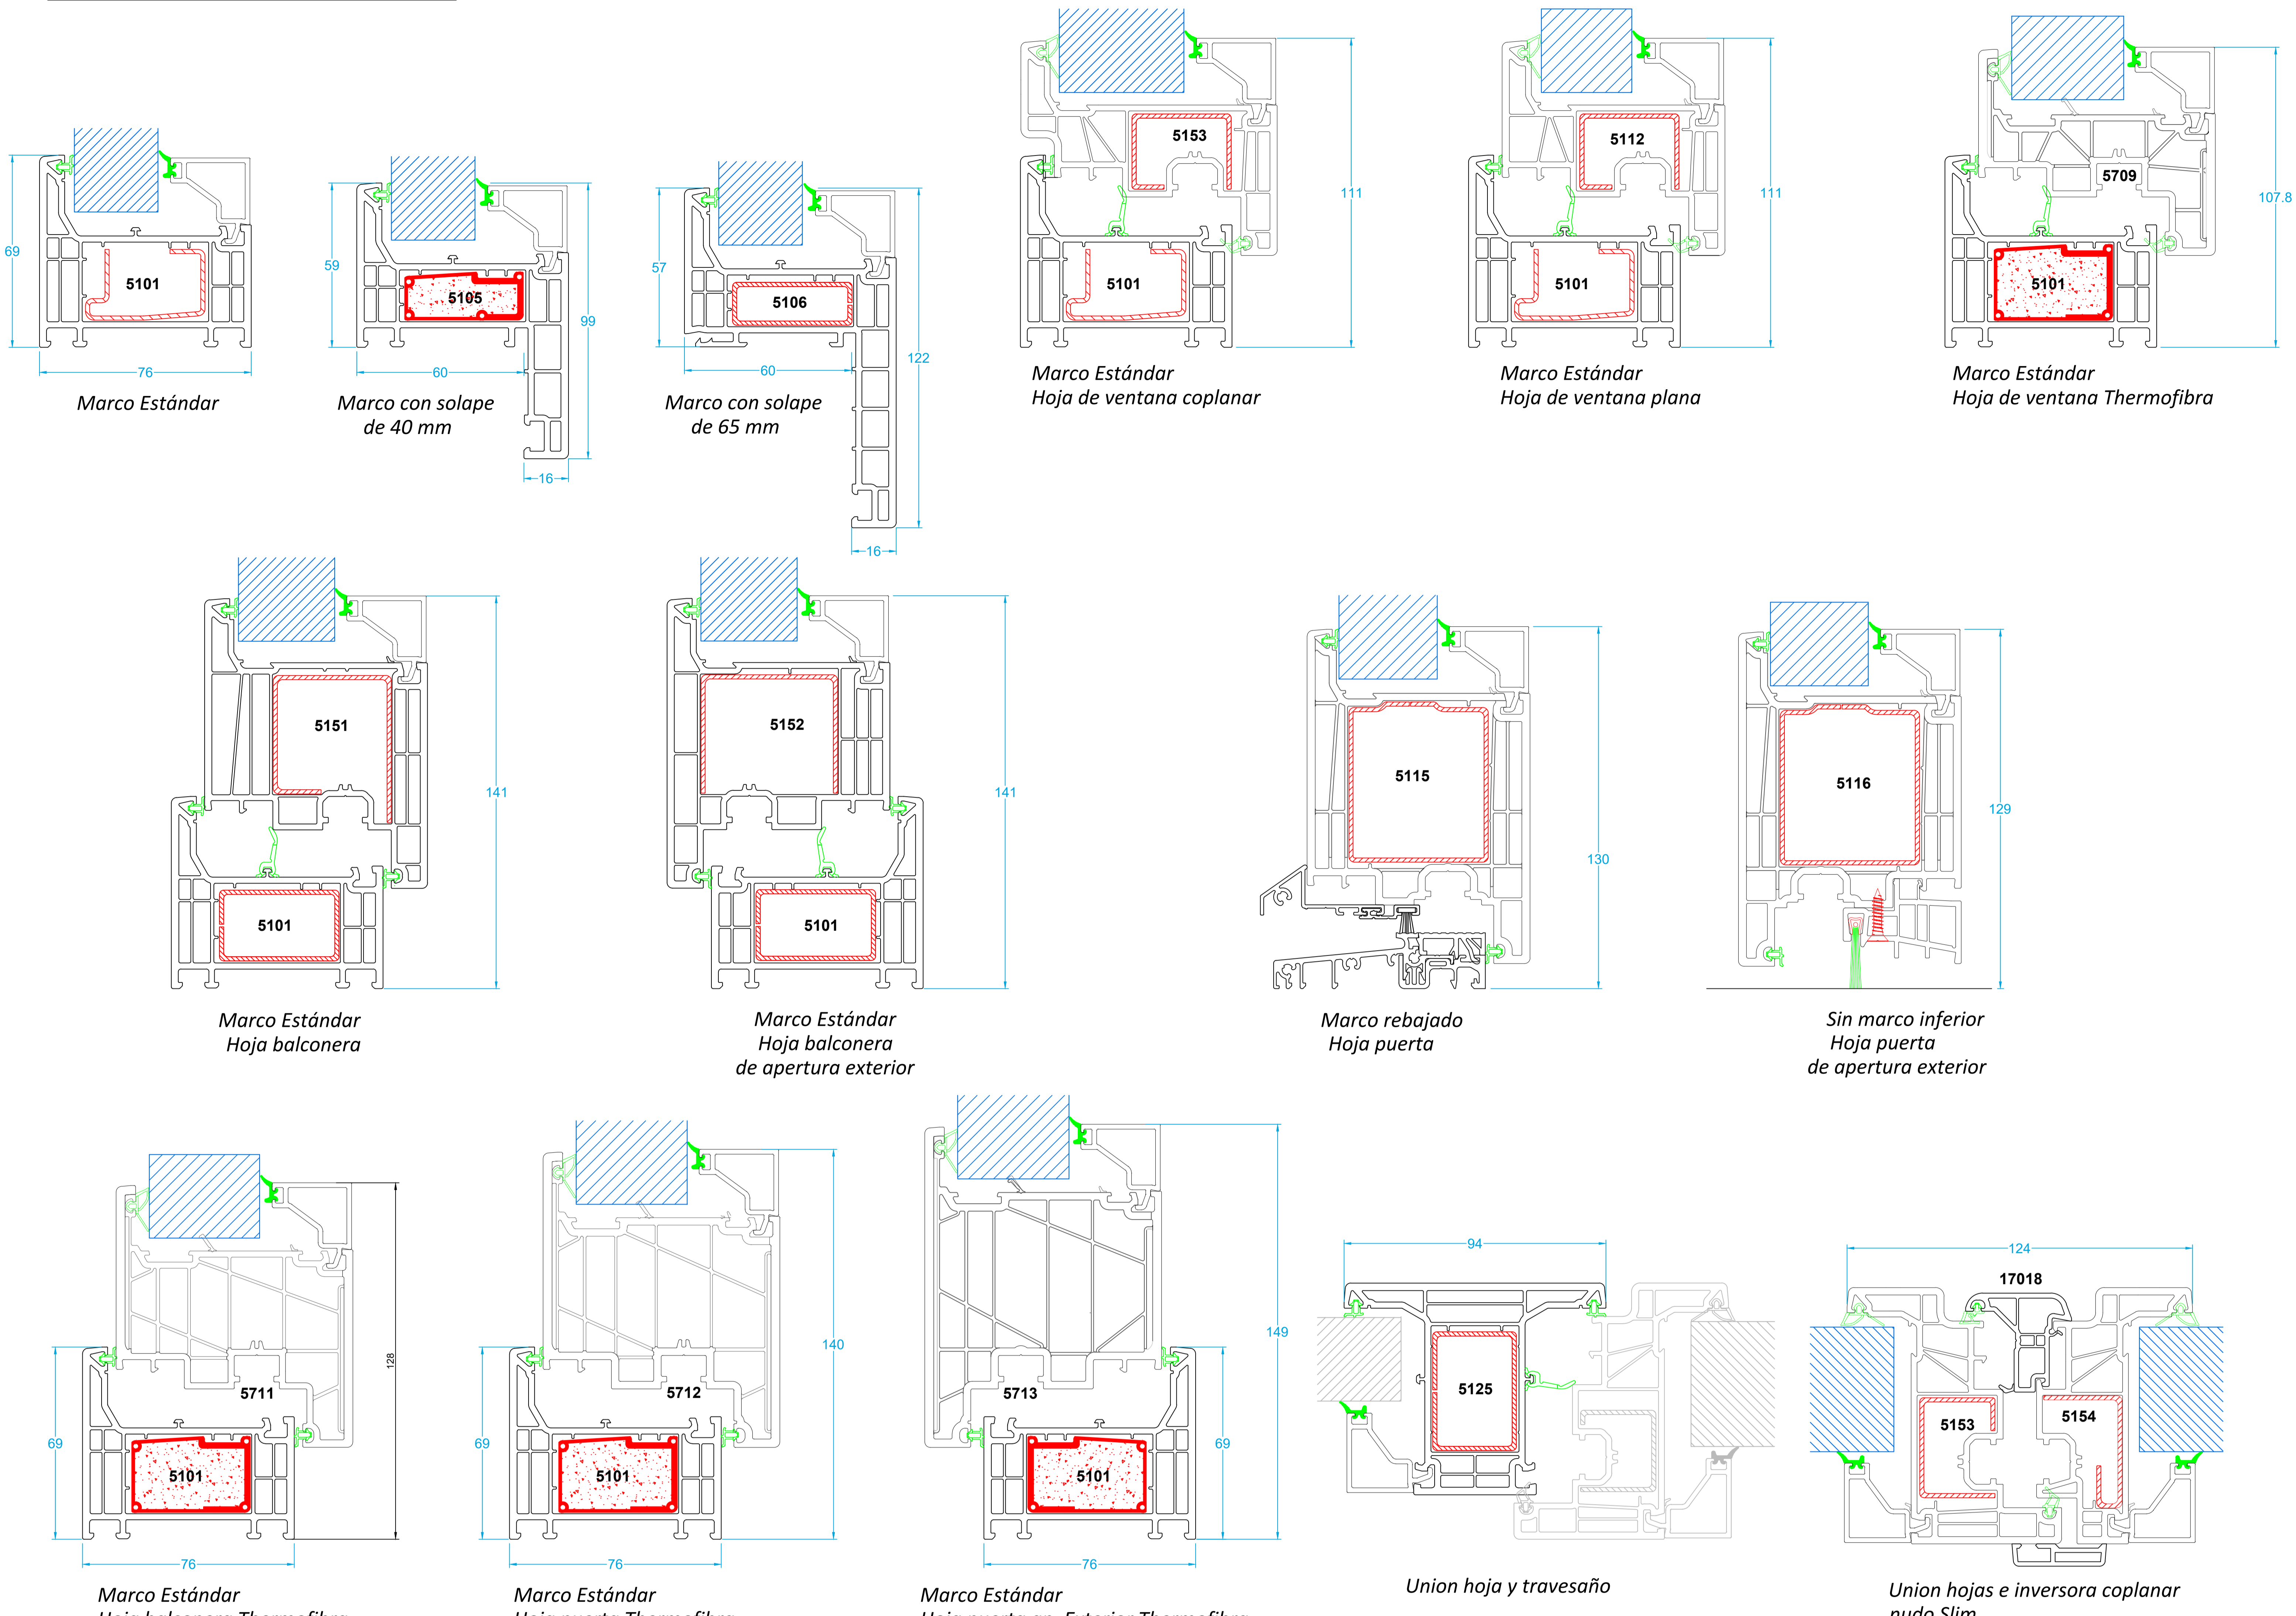

TOP 76 Elegant

Junquillos

Marcos	24-25 mm	28-29 mm	32-33 mm	36-37 mm	40-41 mm	44-45 mm
Hojas	Plana	28-29 mm	32-33 mm	36-37 mm	40-41 mm	44-45 mm
	Thermofibra	36-37 mm	40-41 mm	44-45 mm	48-49 mm	52-53 mm
	Coplanar	40-41 mm	44-45 mm	48-49 mm	52-53 mm	56-57 mm
						60-61 mm